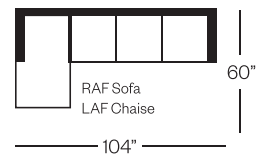

Sectionals

(Additional seats increase width by approximately 22")

Please note that all measurements are approximate.