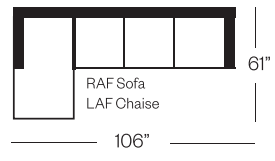

Barrymore

Made for you.

2409 Sorrento Collection

Sofa
width 84" height 32"
depth 36"

Condo Sofa
width 74" height 32"
depth 36"

Loveseat
width 64" height 32"
depth 36"

Chair
width 33" height 32"
depth 36"

Sectionals

(Additional seats increase width by approximately 23")

Please note that all measurements are approximate.

Barrymore

350 Oakdale Road Toronto ON M3N 1W5

T 416.742.7350

barrymorefurniture.com