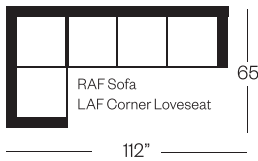

Barrymore

Made for you.

2409 Sorrento Collection

Sofa
width 84" height 32"
depth 36"

Condo Sofa
width 74" height 32"
depth 36"

Loveseat
width 64" height 32"
depth 36"

Chair
width 33" height 32"
depth 36"

Sectionals

(Additional seats increase width by approximately 23")

Please note that all measurements are approximate.

Barrymore

350 Oakdale Road Toronto ON M3N 1W5

T 416.742.7350

barrymorefurniture.com