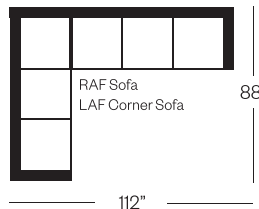

Barrymore

Made for you.

2409 Sorrento Collection

Sofa
width 84" height 32"
depth 36"

Condo Sofa
width 74" height 32"
depth 36"

Loveseat
width 64" height 32"
depth 36"

Chair
width 33" height 32"
depth 36"

Sectionals

(Additional seats increase width by approximately 23")

Please note that all measurements are approximate.

Barrymore

350 Oakdale Road Toronto ON M3N 1W5

T 416.742.7350

barrymorefurniture.com