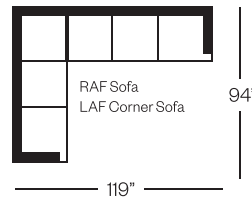

2722 Chair

Broadway Collection

Standard Version

Shown with Optional:
Contrast Front Box Pillow

Shown with Optional:
Contrast Front Box Pillow

Shown with Optional:
Contrast Front Box Pillow

Barrymore

Made for you.

2722 Broadway Collection

Sofa
width 85" height 35"
depth 39"

Condo Sofa
width 73" height 35"
depth 39"

Loveseat
width 61" height 35"
depth 39"

Chair
width 37" height 35"
depth 39"

Sectionals

(Additional seats increase width by approximately 24")

Please note that all measurements are approximate.

Barrymore

350 Oakdale Road Toronto ON M3N 1W5

T 416.742.7350

barrymorefurniture.com