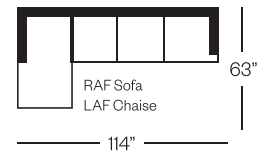

2722 Chair

Broadway Collection

Standard Version

Shown with Optional:
Contrast Front Box Pillow

Shown with Optional:
Contrast Front Box Pillow

Shown with Optional:
Contrast Front Box Pillow

Barrymore

Made for you.

2722 Broadway Collection

Sofa
width 85" height 35"
depth 39"

Condo Sofa
width 73" height 35"
depth 39"

Loveseat
width 61" height 35"
depth 39"

Chair
width 37" height 35"
depth 39"

Sectionals

(Additional seats increase width by approximately 24")

Please note that all measurements are approximate.

Barrymore

350 Oakdale Road Toronto ON M3N 1W5

T 416.742.7350

barrymorefurniture.com