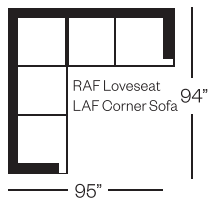

2722 Chair

Broadway Collection

Standard Version

Shown with Optional:
Contrast Front Box Pillow

Shown with Optional:
Contrast Front Box Pillow

Shown with Optional:
Contrast Front Box Pillow

Barrymore

Made for you.

2722 Broadway Collection

Sofa
width 85" height 35"
depth 39"

Condo Sofa
width 73" height 35"
depth 39"

Loveseat
width 61" height 35"
depth 39"

Chair
width 37" height 35"
depth 39"

Sectionals

(Additional seats increase width by approximately 24")

Please note that all measurements are approximate.

Barrymore

350 Oakdale Road Toronto ON M3N 1W5

T 416.742.7350

barrymorefurniture.com