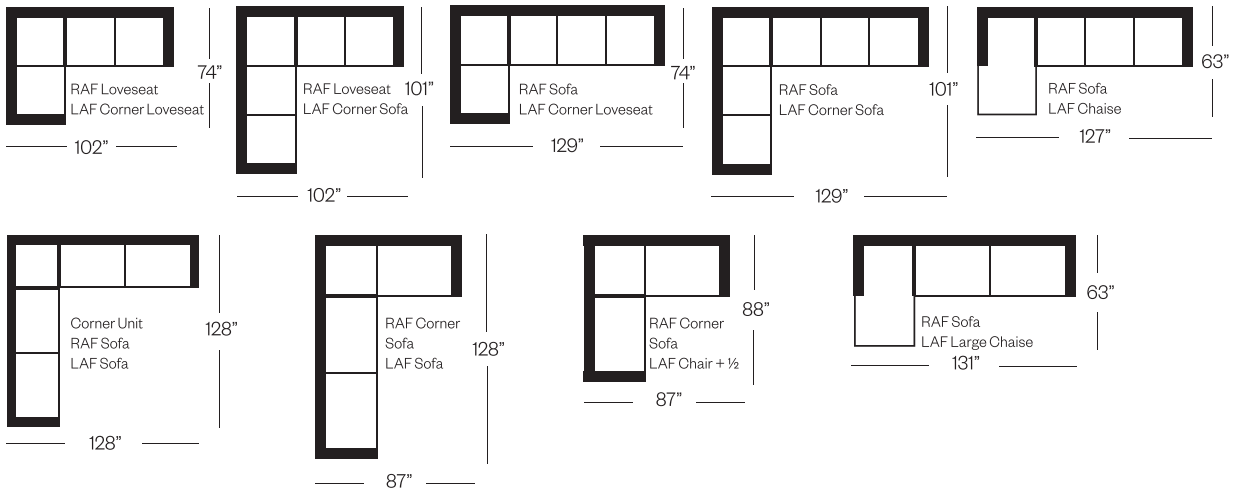

# 4122 Declan Collection

**Sofa**  
width 96" height 32"  
depth 38"

**Condo Sofa**  
width 80" height 32"  
depth 38"

**Loveseat**  
width 67" height 32"  
depth 38"

**Chair**  
width 42" height 32"  
depth 38"

## Sectionals

3 Seat Sofa Configuration (Additional seats increase width by approximately 27")

2 Seat Sofa Configuration (Additional seats increase width by approximately 40")

Please note that all measurements are approximate.