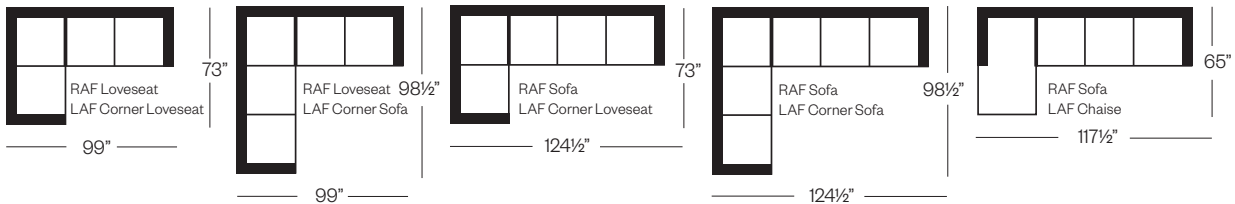

## Chair

width 42" height 32"  
depth 40"

## Sectionals

3 Seat Sofa Configuration (Additional seats increase width by approximately 25½")

2 Seat Sofa Configuration (Additional seats increase width by approximately 38")

Please note that all measurements are approximate.