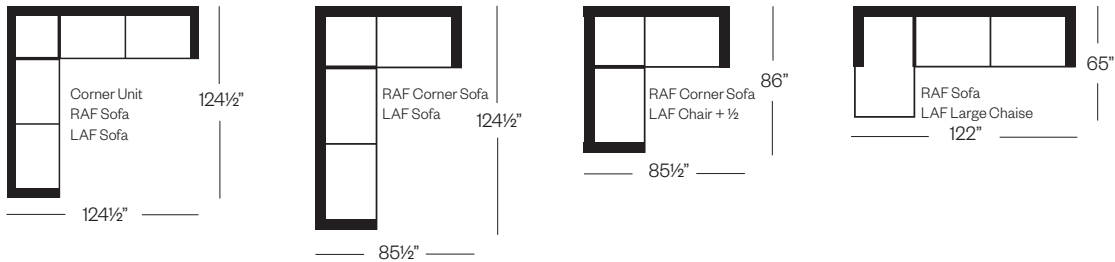

## Loveseat

width 67" height 32"  
depth 40"

## Chair

width 42" height 32"  
depth 40"

## Sectionals

3 Seat Sofa Configuration (Additional seats increase width by approximately 25½")

2 Seat Sofa Configuration (Additional seats increase width by approximately 38")

Please note that all measurements are approximate.