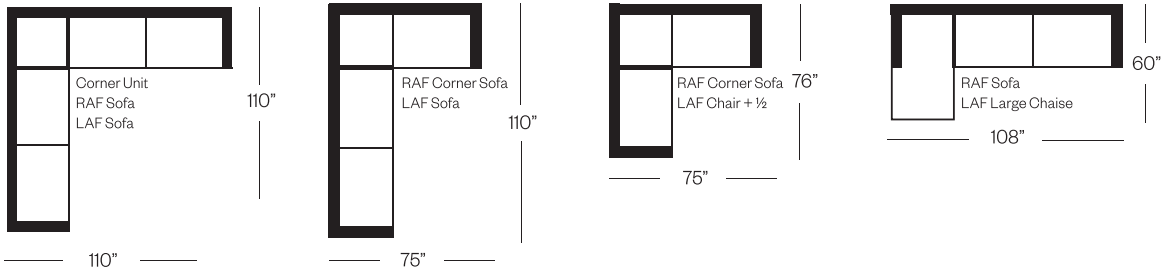

2704 Newman Collection

Sofa

width 77" height 32"
depth 36"

Condo Sofa

width 65" height 32"
depth 36"

Loveseat

width 54" height 32"
depth 36"

Chair

width 31" height 32"
depth 36"

Sectionals

3 Seat Sofa Configuration (Additional seats increase width by approximately 23")

2 Seat Sofa Configuration (Additional seats increase width by approximately 34")

Please note that all measurements are approximate.

Barrymore

350 Oakdale Road Toronto ON M3N 1W5

T 416.742.7350

barrymorefurniture.com