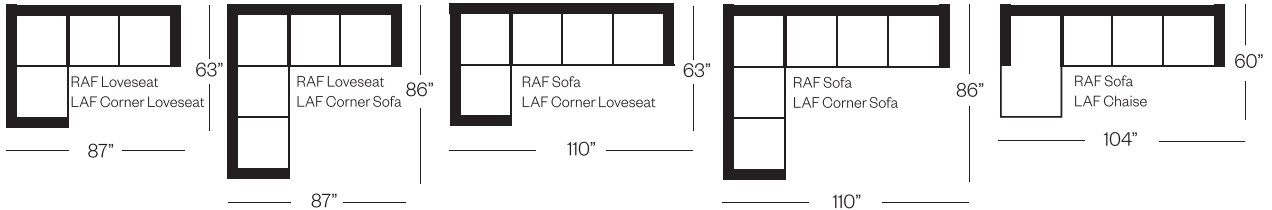

2704 Newman Collection

Sofa

width 77" height 32"
depth 36"

Condo Sofa

width 65" height 32"
depth 36"

Loveseat

width 54" height 32"
depth 36"

Chair

width 31" height 32"
depth 36"

Sectionals

3 Seat Sofa Configuration (Additional seats increase width by approximately 23")

2 Seat Sofa Configuration (Additional seats increase width by approximately 34")

Please note that all measurements are approximate.

Barrymore

350 Oakdale Road Toronto ON M3N 1W5

T 416.742.7350

barrymorefurniture.com