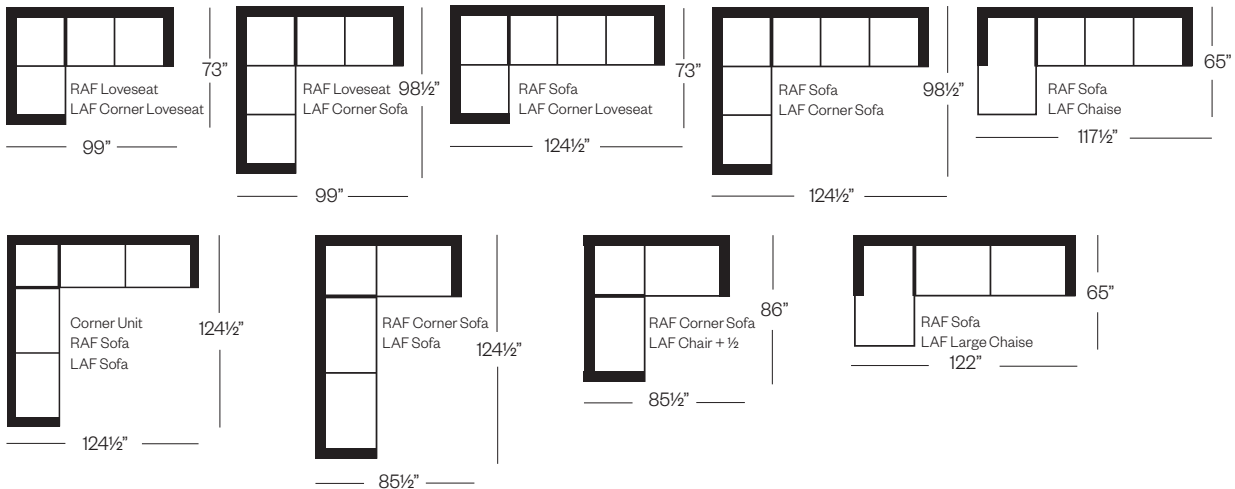

## Loveseat

width 67" height 32"  
depth 40"

## Chair

width 42" height 32"  
depth 40"

## Sectionals

3 Seat Sofa Configuration (Additional seats increase width by approximately 25½")

2 Seat Sofa Configuration (Additional seats increase width by approximately 38")

Please note that all measurements are approximate.