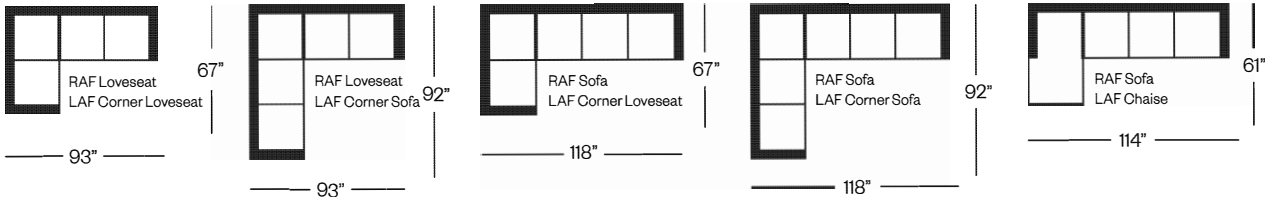

# 2900 Amadeo Collection

**Sofa**  
width 84" height 32"  
depth 36"

**Condo Sofa**  
width 74" height 32"  
depth 36"

**Loveseat**  
width 64" height 32"  
depth 36"

**Chair**  
width 33" height 32"  
depth 36"

## Sectionals

(Additional seats increase width by approximately 25")  
Please note that all measurements are approximate.