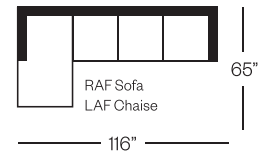

# 2714 Carson Collection

**Sofa**

width 86"      height 39"  
depth 41"

**Condo Sofa**

width 73"      height 39"  
depth 41"

**Chair**

width 35"      height 39"  
depth 41"

**Sectionals**

(Additional seats increase width by approximately 25")

Please note that all measurements are approximate.