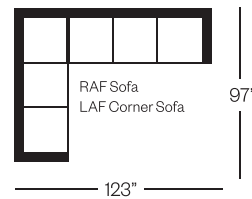

# 2714 Carson Collection

**Sofa**

width 86"      height 39"  
depth 41"

**Condo Sofa**

width 73"      height 39"  
depth 41"

**Chair**

width 35"      height 39"  
depth 41"

**Sectionals**

(Additional seats increase width by approximately 25")

Please note that all measurements are approximate.