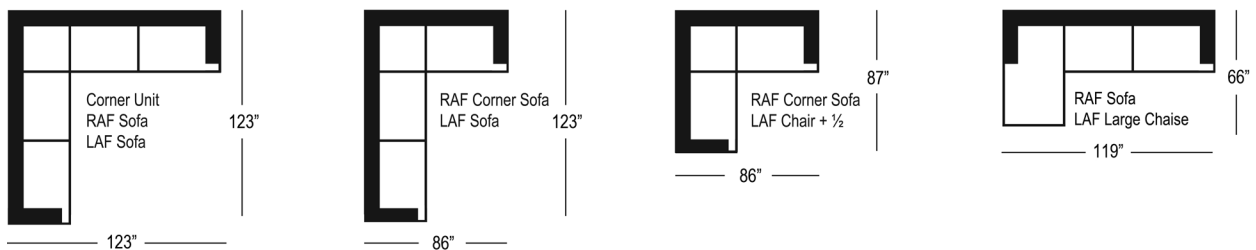

Barrymore

8757 Sofa

Portland Collection

Barrymore

PORTLAND COLLECTION 8757

8757 Sofa

width 87" height 38"
depth 42" arm ht 23½"

8757 Condo Sofa

width 72" height 38"
depth 42" arm ht 23½"

8757 Chair

width 44" height 38"
depth 42" arm ht 23½"

8757 Sectionals - 3 Seat Sofa Configuration

(Additional seats increase width by approximately 24")

8757 Special Sectionals - 2 Seat Sofa Configuration

(Additional seats increase width by approximately 37")

Please note that all measurements are approximate.