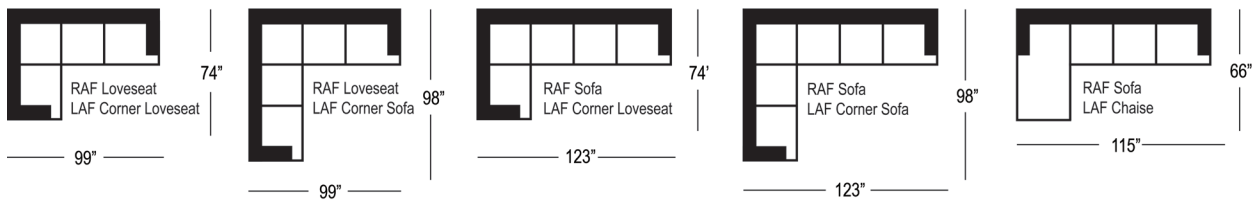

Barrymore

8757 Sofa

Portland Collection

Barrymore

PORTLAND COLLECTION 8757

8757 Sofa

width 87" height 38"
depth 42" arm ht 23½"

8757 Condo Sofa

width 72" height 38"
depth 42" arm ht 23½"

8757 Chair

width 44" height 38"
depth 42" arm ht 23½"

8757 Sectionals - 3 Seat Sofa Configuration

(Additional seats increase width by approximately 24")

8757 Special Sectionals - 2 Seat Sofa Configuration

(Additional seats increase width by approximately 37")

Please note that all measurements are approximate.