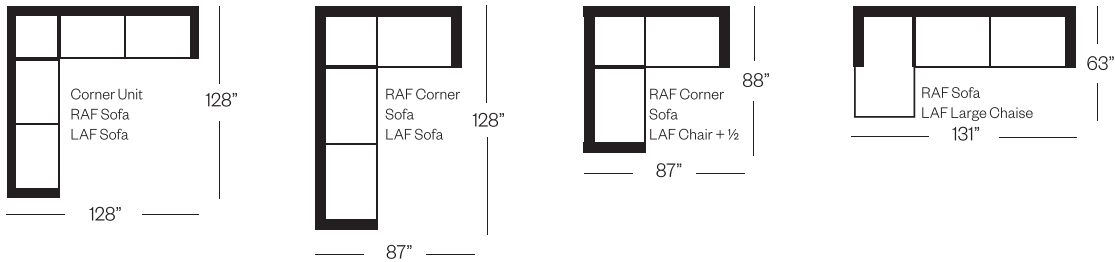

# 4122 Declan Collection

**Sofa**  
width 96" height 32"  
depth 38"

**Condo Sofa**  
width 80" height 32"  
depth 38"

**Loveseat**  
width 67" height 32"  
depth 38"

**Chair**  
width 42" height 32"  
depth 38"

## Sectionals

3 Seat Sofa Configuration (Additional seats increase width by approximately 27")

2 Seat Sofa Configuration (Additional seats increase width by approximately 40")

Please note that all measurements are approximate.