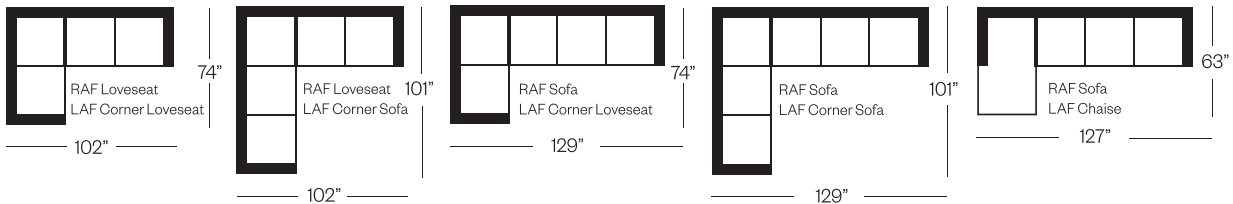

# 4122 Declan Collection

**Sofa**  
width 96" height 32"  
depth 38"

**Condo Sofa**  
width 80" height 32"  
depth 38"

**Loveseat**  
width 67" height 32"  
depth 38"

**Chair**  
width 42" height 32"  
depth 38"

## Sectionals

3 Seat Sofa Configuration (Additional seats increase width by approximately 27")

2 Seat Sofa Configuration (Additional seats increase width by approximately 40")

Please note that all measurements are approximate.