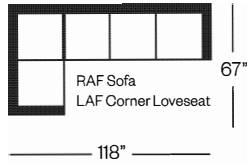

2900 Amadeo Collection

Sofa
width 84" height 32"
depth 36"

Condo Sofa
width 74" height 32"
depth 36"

Loveseat
width 64" height 32"
depth 36"

Chair
width 33" height 32"
depth 36"

Sectionals

(Additional seats increase width by approximately 25")
Please note that all measurements are approximate.