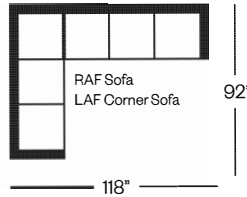

2900 Amadeo Collection

Sofa
width 84" height 32"
depth 36"

Condo Sofa
width 74" height 32"
depth 36"

Loveseat
width 64" height 32"
depth 36"

Chair
width 33" height 32"
depth 36"

Sectionals

(Additional seats increase width by approximately 25")
Please note that all measurements are approximate.