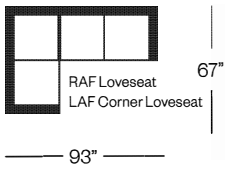

2900 Amadeo Collection

Sofa
width 84" height 32"
depth 36"

Condo Sofa
width 74" height 32"
depth 36"

Loveseat
width 64" height 32"
depth 36"

Chair
width 33" height 32"
depth 36"

Sectionals

(Additional seats increase width by approximately 25")
Please note that all measurements are approximate.