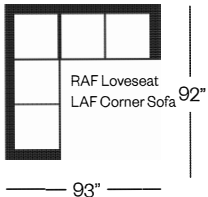

2900 Chair

Amadeo Collection

Standard Version

**Shown with Optional:
Spike Legs**

**Shown with Optional:
Upholstered Base with Swivel**

**Shown with Optional:
Upholstered Base with Swivel**

Barrymore

Made for you.

2900 Amadeo Collection

Sofa
width 84" height 32"
depth 36"

Condo Sofa
width 74" height 32"
depth 36"

Loveseat
width 64" height 32"
depth 36"

Chair
width 33" height 32"
depth 36"

Sectionals

(Additional seats increase width by approximately 25")
Please note that all measurements are approximate.