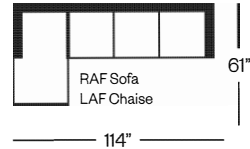

2900 Amadeo Collection

Sofa
width 84" height 32"
depth 36"

Condo Sofa
width 74" height 32"
depth 36"

Loveseat
width 64" height 32"
depth 36"

Chair
width 33" height 32"
depth 36"

Sectionals

(Additional seats increase width by approximately 25")
Please note that all measurements are approximate.