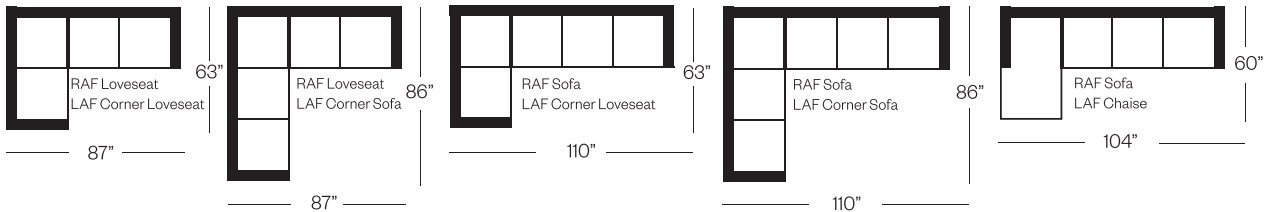

2704 Sofa

Newman Collection

Standard Version

Shown with Optional:
3 Seats and 3 Backs,
2 Knife Edge Toss Pillows

Shown with Optional:
Bench Seat, Banded Front Edge,
Nail Head Trim, Stitched Band
Trim, 2 Knife Edge Toss Pillows

Barrymore

Made for you.

2704 Newman Collection

Sofa
width 77" height 32"
depth 36"

Condo Sofa
width 65" height 32"
depth 36"

Loveseat
width 54" height 32"
depth 36"

Chair
width 31" height 32"
depth 36"

Sectionals

3 Seat Sofa Configuration (Additional seats increase width by approximately 23")

2 Seat Sofa Configuration (Additional seats increase width by approximately 34")

Please note that all measurements are approximate.