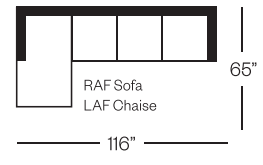

2714 Sofa

Carson Collection

Standard Version

Standard Version

Shown with Optional:
Bench Seat, Seams,
Top Stitch, Nail Head Trim
*Toss Pillows not included
with leather

Barrymore

Made for you.

2714 Carson Collection

Sofa

width 86" height 39"
depth 41"

Condo Sofa

width 73" height 39"
depth 41"

Chair

width 35" height 39"
depth 41"

Sectionals

(Additional seats increase width by approximately 25")

Please note that all measurements are approximate.

Barrymore

350 Oakdale Road Toronto ON M3N 1W5

T 416.742.7350

barrymorefurniture.com