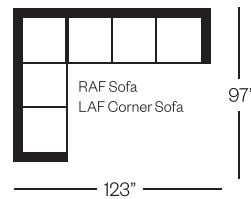

Sofa

width 86" height 39"
depth 41"

Condo Sofa

width 73" height 39"
depth 41"

Chair

width 35" height 39"
depth 41"

Sectionals

(Additional seats increase width by approximately 25")

Please note that all measurements are approximate.

Barrymore

350 Oakdale Road Toronto ON M3N 1W5

T 416.742.7350

barrymorefurniture.com