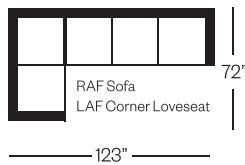

Sectionals

(Additional seats increase width by approximately 25")

Please note that all measurements are approximate.