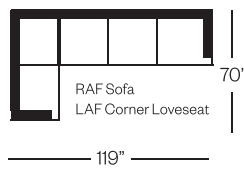

2722 Sofa

Broadway Collection

Standard Version
Shown with Optional:
Contrast Welt on Front Box Pillow

Standard Version
Shown with Optional:
Contrast Front Box Pillow

Shown with Optional:
2 Seats and 2 Backs,
Contrast Front Box Pillow,
Front Box Pillow Size

Barrymore

Made for you.

2722 Broadway Collection

Sofa
width 85" height 35"
depth 39"

Condo Sofa
width 73" height 35"
depth 39"

Loveseat
width 61" height 35"
depth 39"

Chair
width 37" height 35"
depth 39"

Sectionals

(Additional seats increase width by approximately 24")

Please note that all measurements are approximate.

Barrymore

350 Oakdale Road Toronto ON M3N 1W5

T 416.742.7350

barrymorefurniture.com