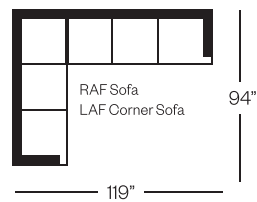

2722 Sofa

Broadway Collection

Standard Version
Shown with Optional:
Contrast Welt on Front Box Pillow

Standard Version
Shown with Optional:
Contrast Front Box Pillow

Shown with Optional:
2 Seats and 2 Backs,
Contrast Front Box Pillow,
Front Box Pillow Size

Barrymore

Made for you.

2722 Broadway Collection

Sofa
width 85" height 35"
depth 39"

Condo Sofa
width 73" height 35"
depth 39"

Loveseat
width 61" height 35"
depth 39"

Chair
width 37" height 35"
depth 39"

Sectionals

(Additional seats increase width by approximately 24")

Please note that all measurements are approximate.

Barrymore

350 Oakdale Road Toronto ON M3N 1W5

T 416.742.7350

barrymorefurniture.com