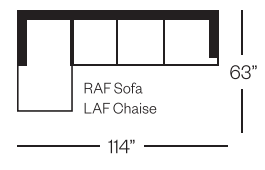

2722 Sofa

Broadway Collection

Standard Version
Shown with Optional:
Contrast Welt on Front Box Pillow

Standard Version
Shown with Optional:
Contrast Front Box Pillow

Shown with Optional:
2 Seats and 2 Backs,
Contrast Front Box Pillow,
Front Box Pillow Size

Barrymore

Made for you.

2722 Broadway Collection

Sofa
width 85" height 35"
depth 39"

Condo Sofa
width 73" height 35"
depth 39"

Loveseat
width 61" height 35"
depth 39"

Chair
width 37" height 35"
depth 39"

Sectionals

(Additional seats increase width by approximately 24")

Please note that all measurements are approximate.

Barrymore

350 Oakdale Road Toronto ON M3N 1W5

T 416.742.7350

barrymorefurniture.com