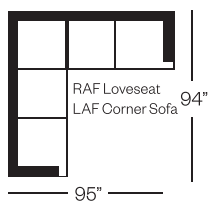

2722 Sofa

Broadway Collection

Standard Version
Shown with Optional:
Contrast Welt on Front Box Pillow

Standard Version
Shown with Optional:
Contrast Front Box Pillow

Shown with Optional:
2 Seats and 2 Backs,
Contrast Front Box Pillow,
Front Box Pillow Size

Barrymore

Made for you.

2722 Broadway Collection

Sofa
width 85" height 35"
depth 39"

Condo Sofa
width 73" height 35"
depth 39"

Loveseat
width 61" height 35"
depth 39"

Chair
width 37" height 35"
depth 39"

Sectionals

(Additional seats increase width by approximately 24")

Please note that all measurements are approximate.

Barrymore

350 Oakdale Road Toronto ON M3N 1W5

T 416.742.7350

barrymorefurniture.com