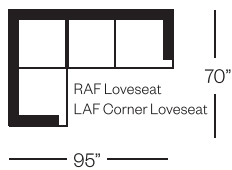

2722 Sofa

Broadway Collection

Standard Version
Shown with Optional:
Contrast Welt on Front Box Pillow

Standard Version
Shown with Optional:
Contrast Front Box Pillow

Shown with Optional:
2 Seats and 2 Backs,
Contrast Front Box Pillow,
Front Box Pillow Size

Barrymore

Made for you.

2722 Broadway Collection

Sofa
width 85" height 35"
depth 39"

Condo Sofa
width 73" height 35"
depth 39"

Loveseat
width 61" height 35"
depth 39"

Chair
width 37" height 35"
depth 39"

Sectionals

(Additional seats increase width by approximately 24")

Please note that all measurements are approximate.

Barrymore

350 Oakdale Road Toronto ON M3N 1W5

T 416.742.7350

barrymorefurniture.com