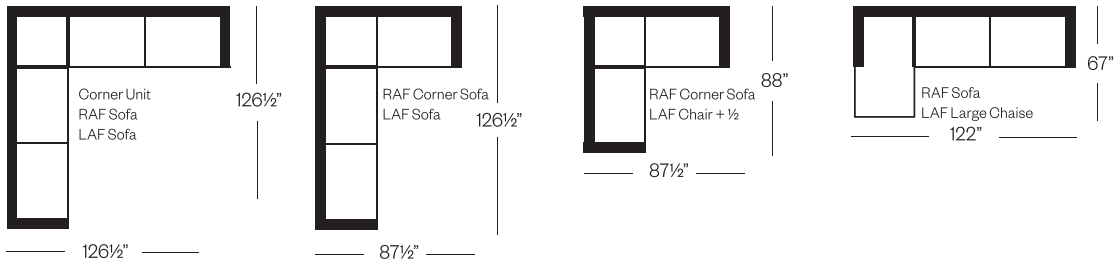

5321 Trent XL Collection

Sofa
width 90" height 36"
depth 43"

Condo Sofa
width 74" height 36"
depth 43"

Loveseat
width 67" height 36"
depth 43"

Chair
width 42" height 36"
depth 40"

Sectionals

3 Seat Sofa Configuration (Additional seats increase width by approximately 25½")

2 Seat Sofa Configuration (Additional seats increase width by approximately 38½")

Please note that all measurements are approximate.

Barrymore

350 Oakdale Road Toronto ON M3N 1W5

T 416.742.7350

barrymorefurniture.com