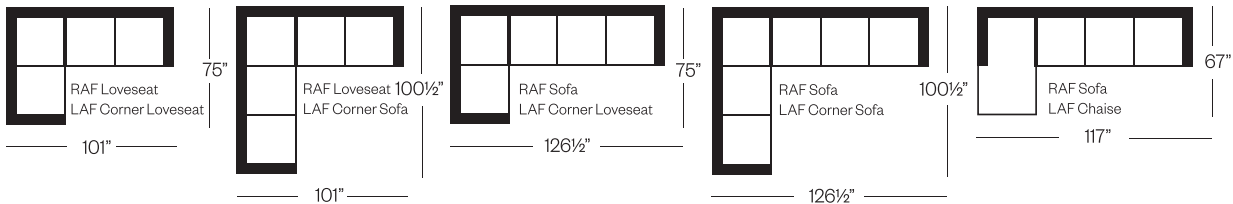

5321 Trent XL Collection

Sofa
width 90" height 36"
depth 43"

Condo Sofa
width 74" height 36"
depth 43"

Loveseat
width 67" height 36"
depth 43"

Chair
width 42" height 36"
depth 40"

Sectionals

3 Seat Sofa Configuration (Additional seats increase width by approximately 25½")

2 Seat Sofa Configuration (Additional seats increase width by approximately 38½")

Please note that all measurements are approximate.

Barrymore

350 Oakdale Road Toronto ON M3N 1W5

T 416.742.7350

barrymorefurniture.com