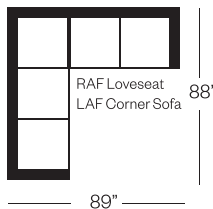

# 2409 Sorrento Collection

**Sofa**  
width 84" height 32"  
depth 36"

**Condo Sofa**  
width 74" height 32"  
depth 36"

**Loveseat**  
width 64" height 32"  
depth 36"

**Chair**  
width 33" height 32"  
depth 36"

## Sectionals

(Additional seats increase width by approximately 23")

Please note that all measurements are approximate.