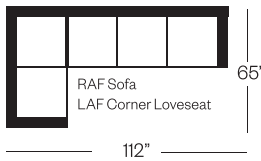

# 2409 Sorrento Collection

**Sofa**  
width 84" height 32"  
depth 36"

**Condo Sofa**  
width 74" height 32"  
depth 36"

**Loveseat**  
width 64" height 32"  
depth 36"

**Chair**  
width 33" height 32"  
depth 36"

## Sectionals

(Additional seats increase width by approximately 23")

Please note that all measurements are approximate.