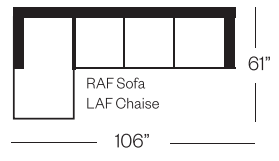

# 2409 Sorrento Collection

**Sofa**  
width 84" height 32"  
depth 36"

**Condo Sofa**  
width 74" height 32"  
depth 36"

**Loveseat**  
width 64" height 32"  
depth 36"

**Chair**  
width 33" height 32"  
depth 36"

## Sectionals

(Additional seats increase width by approximately 23")

Please note that all measurements are approximate.