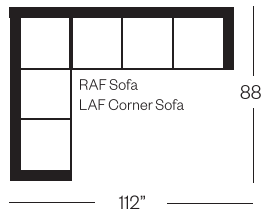

# 2409 Sorrento Collection

**Sofa**  
width 84" height 32"  
depth 36"

**Condo Sofa**  
width 74" height 32"  
depth 36"

**Loveseat**  
width 64" height 32"  
depth 36"

**Chair**  
width 33" height 32"  
depth 36"

## Sectionals

(Additional seats increase width by approximately 23")

Please note that all measurements are approximate.