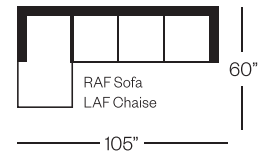

Barrymore

Made for you.

4135 Cooper Collection

Sofa

width 77" height 34"
depth 36"

Condo Sofa

width 65" height 34"
depth 36"

Loveseat

width 54" height 34"
depth 36"

Chair

width 31" height 34"
depth 36"

Sectionals

(Additional seats increase width by approximately 23")

Please note that all measurements are approximate.

Barrymore

350 Oakdale Road Toronto ON M3N 1W5