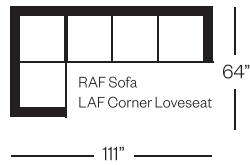

Barrymore

Made for you.

4135 Cooper Collection

Sofa

width 77" height 34"
depth 36"

Condo Sofa

width 65" height 34"
depth 36"

Loveseat

width 54" height 34"
depth 36"

Chair

width 31" height 34"
depth 36"

Sectionals

(Additional seats increase width by approximately 23")

Please note that all measurements are approximate.

Barrymore

350 Oakdale Road Toronto ON M3N 1W5