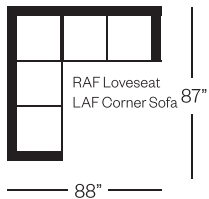

4135 Sofa

Cooper Collection

Standard Version

Shown with Optional:
Combo Fabric, 2 Seats
and 2 Backs

Shown with Optional:
Combo Fabric, 2 Seats and 2
Backs, Button Back Cushions -
3 Over 4 Per Back, 2 Square Nickel
Caster Legs, 2 Knife Edge Lumbar

Barrymore

Made for you.

4135 Cooper Collection

Sofa

width 77" height 34"
depth 36"

Condo Sofa

width 65" height 34"
depth 36"

Loveseat

width 54" height 34"
depth 36"

Chair

width 31" height 34"
depth 36"

Sectionals

(Additional seats increase width by approximately 23")

Please note that all measurements are approximate.

Barrymore

350 Oakdale Road Toronto ON M3N 1W5