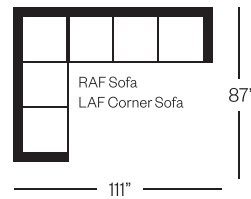

Barrymore

Made for you.

4135 Cooper Collection

Sofa

width 77" height 34"
depth 36"

Condo Sofa

width 65" height 34"
depth 36"

Loveseat

width 54" height 34"
depth 36"

Chair

width 31" height 34"
depth 36"

Sectionals

(Additional seats increase width by approximately 23")

Please note that all measurements are approximate.

Barrymore

350 Oakdale Road Toronto ON M3N 1W5