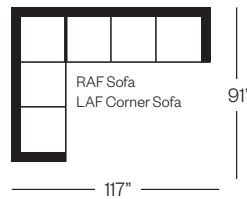

5105 Sofa

Maxime Collection

Standard Version

Standard Version

**Shown with Optional:
No Lumbar**

Barrymore

Made for you.

5105 Maxime Collection

Sofa

width 84" height 32"
depth 36"

Condo Sofa

width 74" height 32"
depth 36"

Loveseat

width 64" height 32"
depth 36"

Chair

width 33" height 32"
depth 36"

Sectionals

(Additional seats increase width by approximately 25")

Please note that all measurements are approximate.

Barrymore

350 Oakdale Road Toronto ON M3N 1W5

T 416.742.7350

barrymorefurniture.com