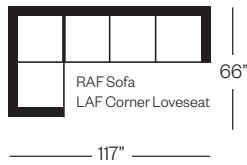

5105 Sofa

Maxime Collection

Standard Version

Standard Version

**Shown with Optional:
No Lumbar**

Barrymore

Made for you.

5105 Maxime Collection

Sofa

width 84" height 32"
depth 36"

Condo Sofa

width 74" height 32"
depth 36"

Loveseat

width 64" height 32"
depth 36"

Chair

width 33" height 32"
depth 36"

Sectionals

(Additional seats increase width by approximately 25")

Please note that all measurements are approximate.

Barrymore

350 Oakdale Road Toronto ON M3N 1W5

T 416.742.7350

barrymorefurniture.com