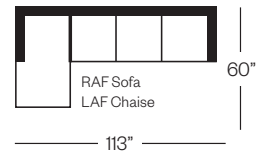

5105 Sofa

Maxime Collection

Standard Version

Standard Version

**Shown with Optional:
No Lumbar**

Barrymore

Made for you.

5105 Maxime Collection

Sofa

width 84" height 32"
depth 36"

Condo Sofa

width 74" height 32"
depth 36"

Loveseat

width 64" height 32"
depth 36"

Chair

width 33" height 32"
depth 36"

Sectionals

(Additional seats increase width by approximately 25")

Please note that all measurements are approximate.

Barrymore

350 Oakdale Road Toronto ON M3N 1W5

T 416.742.7350

barrymorefurniture.com