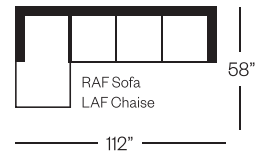

Shown with Optional:

*Toss Pillows Not Included
with Leather

Barrymore

Made for you.

2015 Manhattan Collection

Sofa
width 83" height 34"
depth 34"

Condo Sofa
width 67" height 34"
depth 34"

Loveseat
width 60" height 34"
depth 34"

Chair
width 36" height 34"
depth 34"

Queen Bed
width 81" height 34"
depth closed 36" depth open 89"

Double Bed
width 73" height 34"
depth closed 36" depth open 89"

Sectionals

(Additional seats increase width by approximately 24")

Please note that all measurements are approximate.

Barrymore

350 Oakdale Road Toronto ON M3N 1W5

T 416.742.7350

barrymorefurniture.com