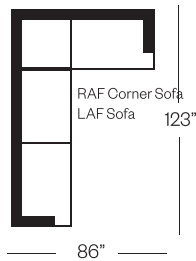

Standard Version

Sofa

Barrymore

Made for you.

8757 Portland Collection

Sofa

width 87" height 38"
depth 42"

Condo Sofa

width 72" height 38"
depth 42"

Chair

width 44" height 38"
depth 42"

Sectionals

3 Seat Sofa Configuration (Additional seats increase width by approximately 24")

2 Seat Sofa Configuration (Additional seats increase width by approximately 37")

Please note that all measurements are approximate.

Barrymore

350 Oakdale Road Toronto ON M3N 1W5

T 416.742.7350

barrymorefurniture.com