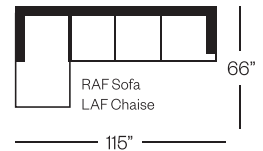

Sectionals

3 Seat Sofa Configuration (Additional seats increase width by approximately 24")

2 Seat Sofa Configuration (Additional seats increase width by approximately 37")

Please note that all measurements are approximate.