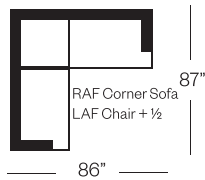

Standard Version

Sofa

Barrymore

Made for you.

8757 Portland Collection

Sofa

width 87" height 38"
depth 42"

Condo Sofa

width 72" height 38"
depth 42"

Chair

width 44" height 38"
depth 42"

Sectionals

3 Seat Sofa Configuration (Additional seats increase width by approximately 24")

2 Seat Sofa Configuration (Additional seats increase width by approximately 37")

Please note that all measurements are approximate.

Barrymore

350 Oakdale Road Toronto ON M3N 1W5

T 416.742.7350

barrymorefurniture.com