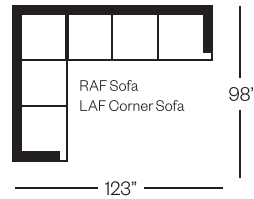

Standard Version

Sofa

Barrymore

Made for you.

8757 Portland Collection

Sofa

width 87" height 38"
depth 42"

Condo Sofa

width 72" height 38"
depth 42"

Chair

width 44" height 38"
depth 42"

Sectionals

3 Seat Sofa Configuration (Additional seats increase width by approximately 24")

2 Seat Sofa Configuration (Additional seats increase width by approximately 37")

Please note that all measurements are approximate.

Barrymore

350 Oakdale Road Toronto ON M3N 1W5

T 416.742.7350

barrymorefurniture.com