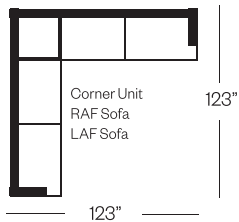

Standard Version

Sofa

Barrymore

Made for you.

8757 Portland Collection

Sofa

width 87" height 38"
depth 42"

Condo Sofa

width 72" height 38"
depth 42"

Chair

width 44" height 38"
depth 42"

Sectionals

3 Seat Sofa Configuration (Additional seats increase width by approximately 24")

2 Seat Sofa Configuration (Additional seats increase width by approximately 37")

Please note that all measurements are approximate.

Barrymore

350 Oakdale Road Toronto ON M3N 1W5

T 416.742.7350

barrymorefurniture.com