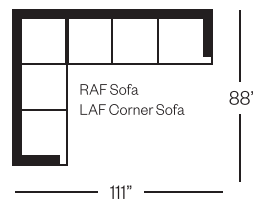

Sofa
width 80" height 36"
depth 37"

Condo Sofa
width 72" height 36"
depth 37"

Loveseat
width 60" height 36"
depth 37"

Chair
width 35" height 36"
depth 37"

Sectionals

(Additional seats increase width by approximately 22")

Please note that all measurements are approximate.

Barrymore

350 Oakdale Road Toronto ON M3N 1W5

T 416.742.7350

barrymorefurniture.com