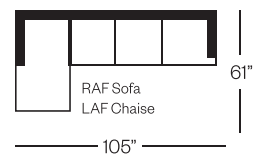

Sofa
width 80" height 36"
depth 37"

Condo Sofa
width 72" height 36"
depth 37"

Loveseat
width 60" height 36"
depth 37"

Chair
width 35" height 36"
depth 37"

Sectionals

(Additional seats increase width by approximately 22")

Please note that all measurements are approximate.

Barrymore

350 Oakdale Road Toronto ON M3N 1W5

T 416.742.7350

barrymorefurniture.com