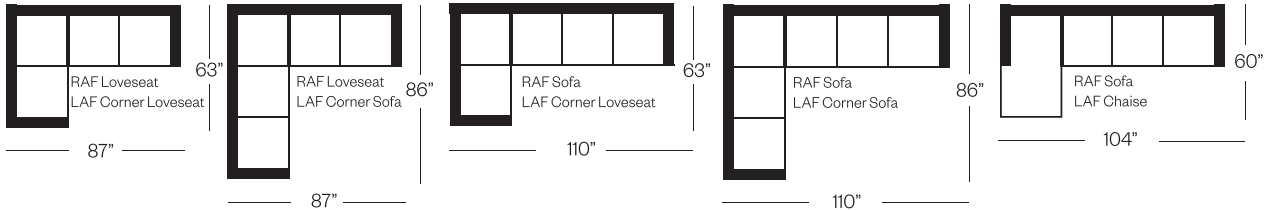

2704 Sofa

Newman Collection

Standard Version

Shown with Optional:
3 Seats and 3 Backs,
2 Knife Edge Toss Pillows

Shown with Optional:
Bench Seat, Banded Front Edge,
Nail Head Trim, Stitched Band
Trim, 2 Knife Edge Toss Pillows

Barrymore

Made for you.

2704 Newman Collection

Sofa
width 77" height 32"
depth 36"

Condo Sofa
width 65" height 32"
depth 36"

Loveseat
width 54" height 32"
depth 36"

Chair
width 31" height 32"
depth 36"

Sectionals

3 Seat Sofa Configuration (Additional seats increase width by approximately 23")

2 Seat Sofa Configuration (Additional seats increase width by approximately 34")

Please note that all measurements are approximate.