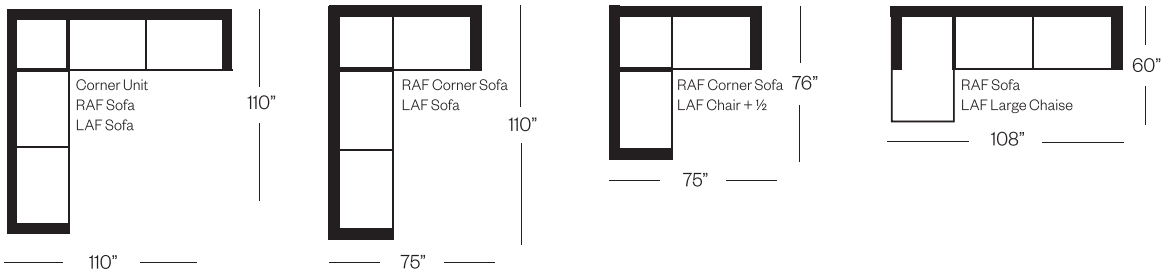

2704 Sofa

Newman Collection

Standard Version

Shown with Optional:
3 Seats and 3 Backs,
2 Knife Edge Toss Pillows

Shown with Optional:
Bench Seat, Banded Front Edge,
Nail Head Trim, Stitched Band
Trim, 2 Knife Edge Toss Pillows

Barrymore

Made for you.

2704 Newman Collection

Sofa
width 77" height 32"
depth 36"

Condo Sofa
width 65" height 32"
depth 36"

Loveseat
width 54" height 32"
depth 36"

Chair
width 31" height 32"
depth 36"

Sectionals

3 Seat Sofa Configuration (Additional seats increase width by approximately 23")

2 Seat Sofa Configuration (Additional seats increase width by approximately 34")

Please note that all measurements are approximate.