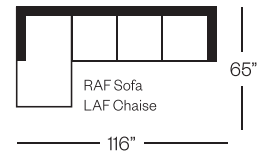

2714 Carson Collection

Sofa

width 86" height 39"
depth 41"

Condo Sofa

width 73" height 39"
depth 41"

Chair

width 35" height 39"
depth 41"

Sectionals

(Additional seats increase width by approximately 25")

Please note that all measurements are approximate.

Barrymore

350 Oakdale Road Toronto ON M3N 1W5

T 416.742.7350

barrymorefurniture.com