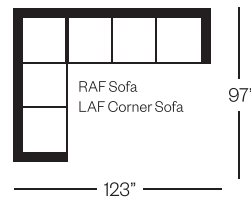

2714 Carson Collection

Sofa

width 86" height 39"
depth 41"

Condo Sofa

width 73" height 39"
depth 41"

Chair

width 35" height 39"
depth 41"

Sectionals

(Additional seats increase width by approximately 25")

Please note that all measurements are approximate.

Barrymore

350 Oakdale Road Toronto ON M3N 1W5

T 416.742.7350

barrymorefurniture.com