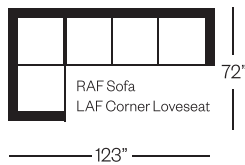

2714 Carson Collection

Sofa

width 86" height 39"
depth 41"

Condo Sofa

width 73" height 39"
depth 41"

Chair

width 35" height 39"
depth 41"

Sectionals

(Additional seats increase width by approximately 25")

Please note that all measurements are approximate.

Barrymore

350 Oakdale Road Toronto ON M3N 1W5

T 416.742.7350

barrymorefurniture.com