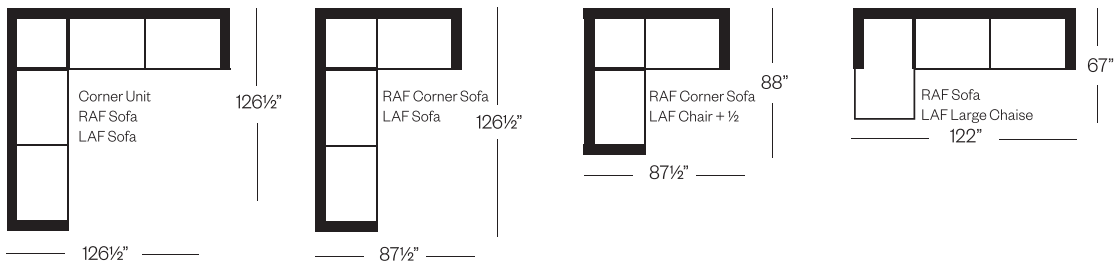

5321 Trent XL Collection

Sofa
width 90" height 36"
depth 43"

Condo Sofa
width 74" height 36"
depth 43"

Loveseat
width 67" height 36"
depth 43"

Chair
width 42" height 36"
depth 40"

Sectionals

3 Seat Sofa Configuration (Additional seats increase width by approximately 25½")

2 Seat Sofa Configuration (Additional seats increase width by approximately 38½")

Please note that all measurements are approximate.

Barrymore

350 Oakdale Road Toronto ON M3N 1W5

T 416.742.7350

barrymorefurniture.com