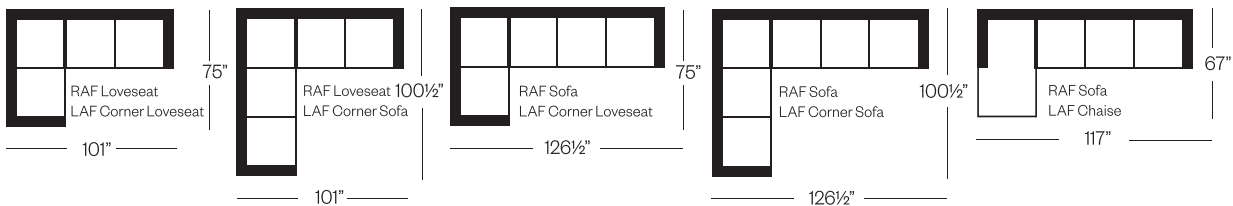

5321 Trent XL Collection

Sofa
width 90" height 36"
depth 43"

Condo Sofa
width 74" height 36"
depth 43"

Loveseat
width 67" height 36"
depth 43"

Chair
width 42" height 36"
depth 40"

Sectionals

3 Seat Sofa Configuration (Additional seats increase width by approximately 25½")

2 Seat Sofa Configuration (Additional seats increase width by approximately 38½")

Please note that all measurements are approximate.

Barrymore

350 Oakdale Road Toronto ON M3N 1W5

T 416.742.7350

barrymorefurniture.com