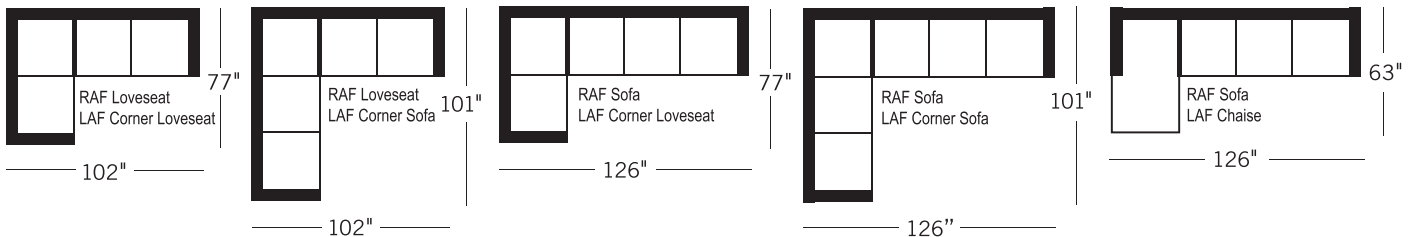

### 4015 Sofa

width 95" height 35"  
depth 39" arm ht 35"

### 4015 Sectionals - 3 Seat Sofa Configuration (Additional seats increase width by approximately 24")

Please note that all measurements are approximate.