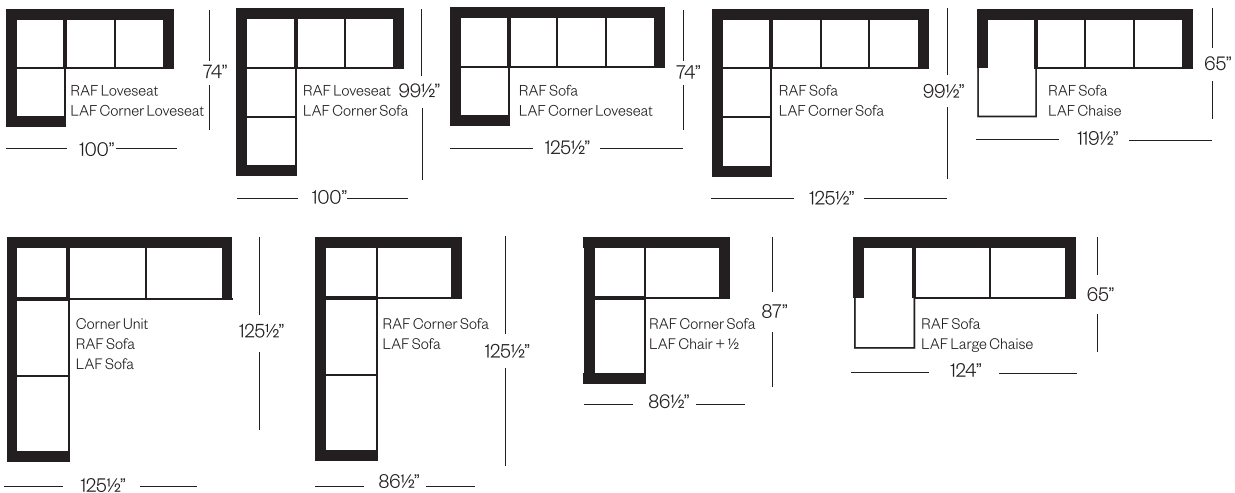

5330 Trey Collection

Sofa

width 91" height 38"
depth 41"

Condo Sofa

width 76" height 38"
depth 41"

Loveseat

width 69" height 38"
depth 41"

Chair

width 44" height 38"
depth 41"

Sectionals

3 Seat Sofa Configuration (Additional seats increase width by approximately 25½")

2 Seat Sofa Configuration (Additional seats increase width by approximately 38½")

Please note that all measurements are approximate.

Barrymore

1168 Caledonia Road Toronto ON M6A 2W5

T 416.532.2891 F 416.533.6650

barrymorefurniture.com