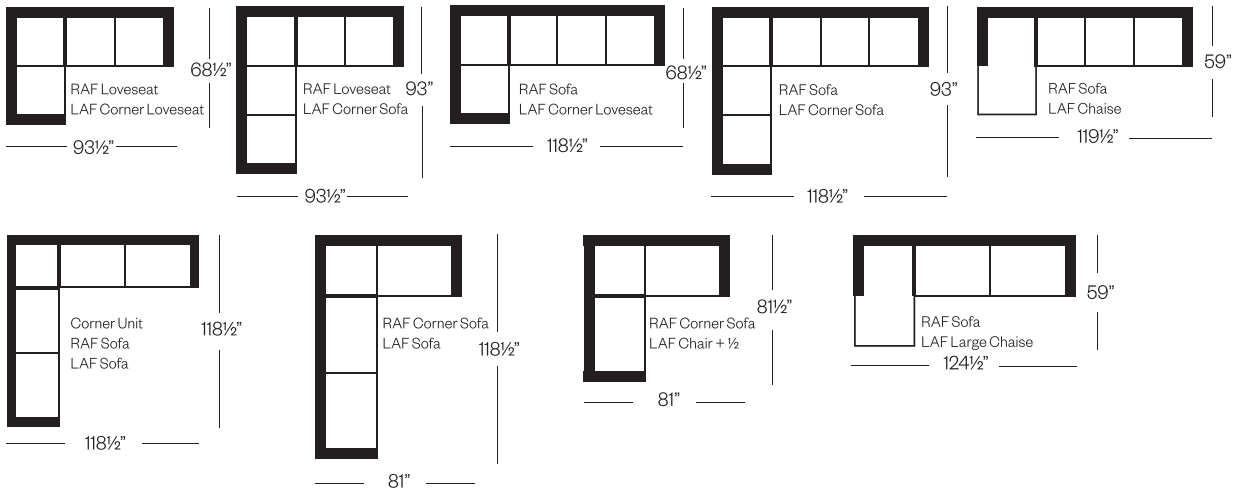

## Loveseat

width 67"      height 32"  
depth 35"      arm ht 26½"

## Chair

width 54½"      height 32"  
depth 35"      arm ht 26½"

## Sectionals

3 Seat Sofa Configuration (Additional seats increase width by approximately 25")

2 Seat Sofa Configuration (Additional seats increase width by approximately 37")

Please note that all measurements are approximate.